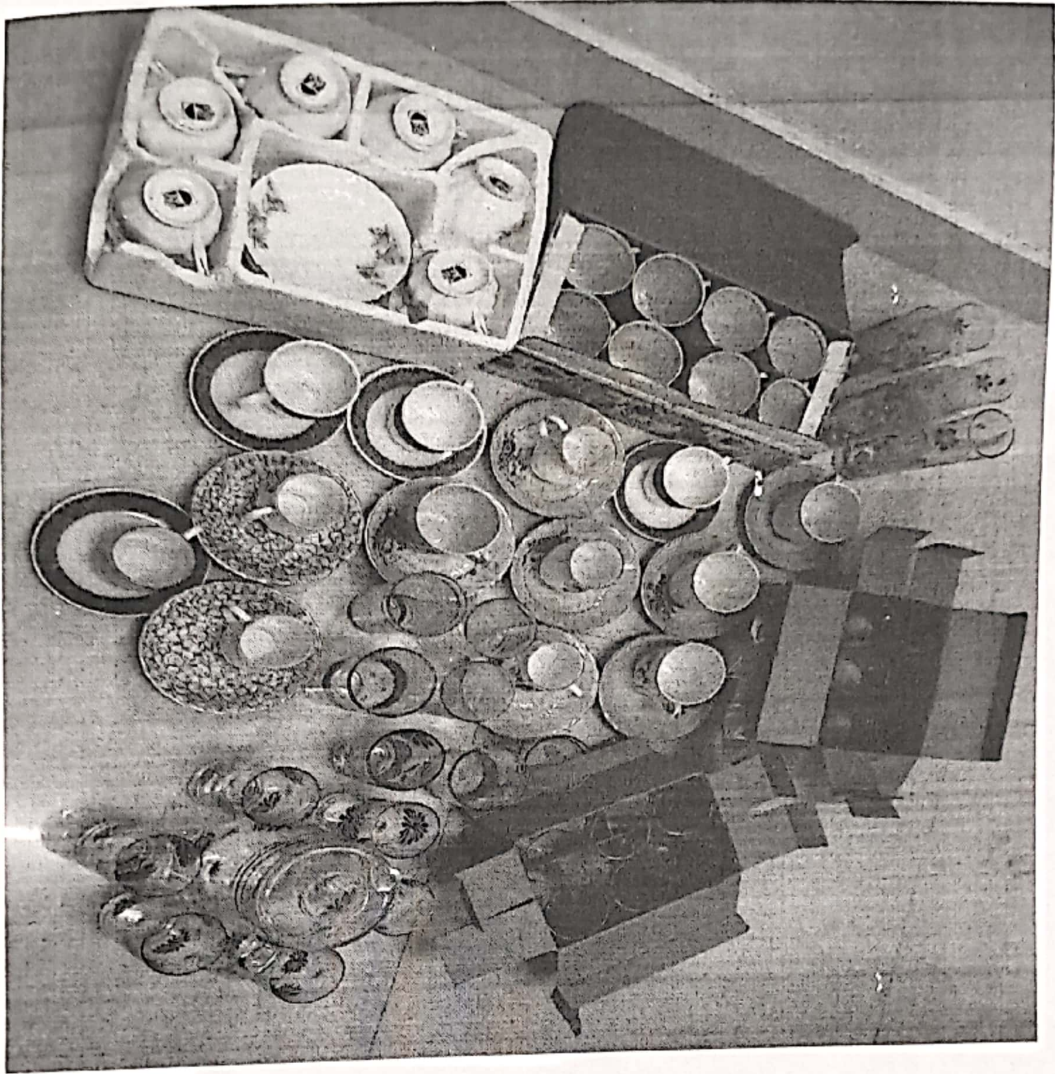

2021 -2022

Srinivasan

சமீபத்தில்தான் தலைவர்
என் மனைவியை அரசு மகளிர் கலைக்கல்லூரி
என்கிறார்கள்