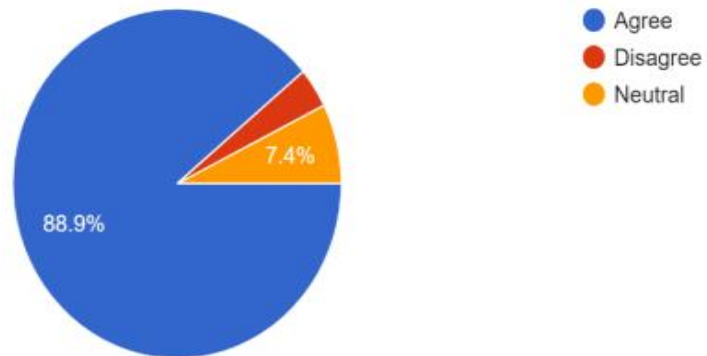

4. Accessibility for books and e-content source from your college library is good

379 responses