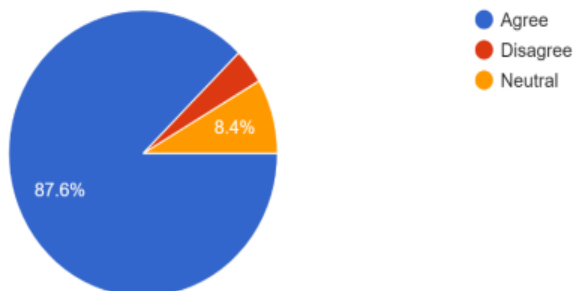

3. All men and women staff are assigned with equal opportunities in handling classrooms and laboratories

379 responses