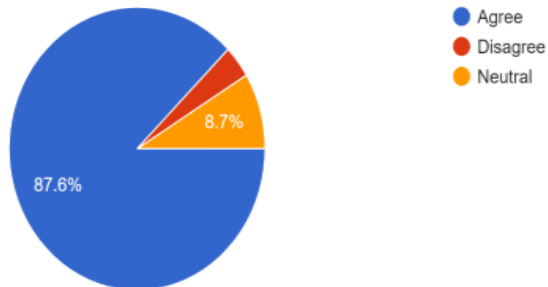

## 7.1.1 – 1. GENDER EQUITY SURVEY

1. You have conducive environment with CCTV Camera surveillance in the College Campus /Hostel  
379 responses

2. A grievance redressal cell has been functioning effectively  
379 responses