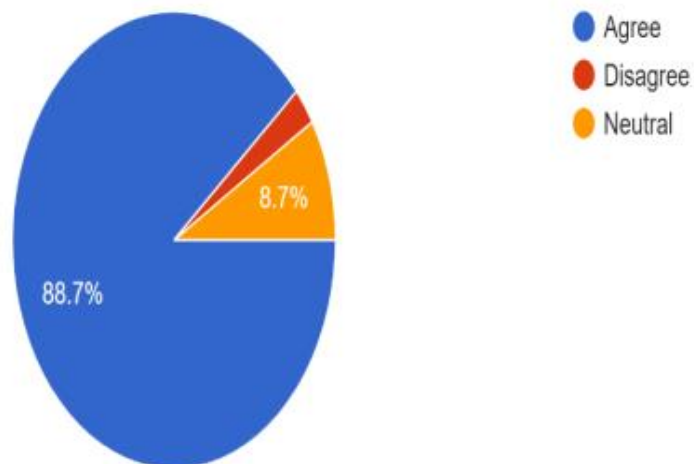

5. Your College zone is free from sexual Harassment

379 responses

6. Confidential is maintained during mentor /mentee counselling

379 responses

7. You have been benefitted by various EDP Programmes conducted by the women empowerment cell in your college

380 responses

8. All Men and Women Teaching Faculties have equal concerns and Guide you properly

381 responses

9. All Men and Women Non-Teaching staff have concerns and Guide you properly  
381 responses