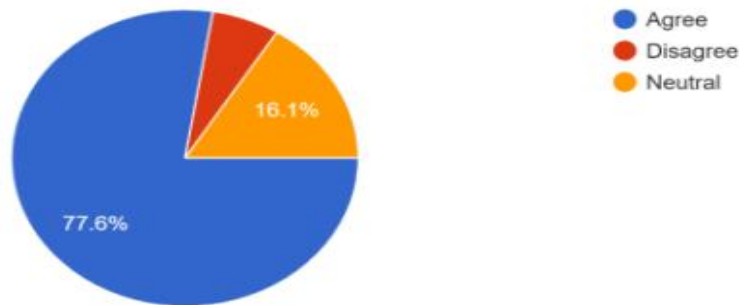

## 7.1.1 – 1. GENDER EQUITY SURVEY

1. You have conducive environment with CCTV Camera surveillance in the College Campus /Hostel  
379 responses

2. A grievance redressal cell has been functioning effectively  
379 responses