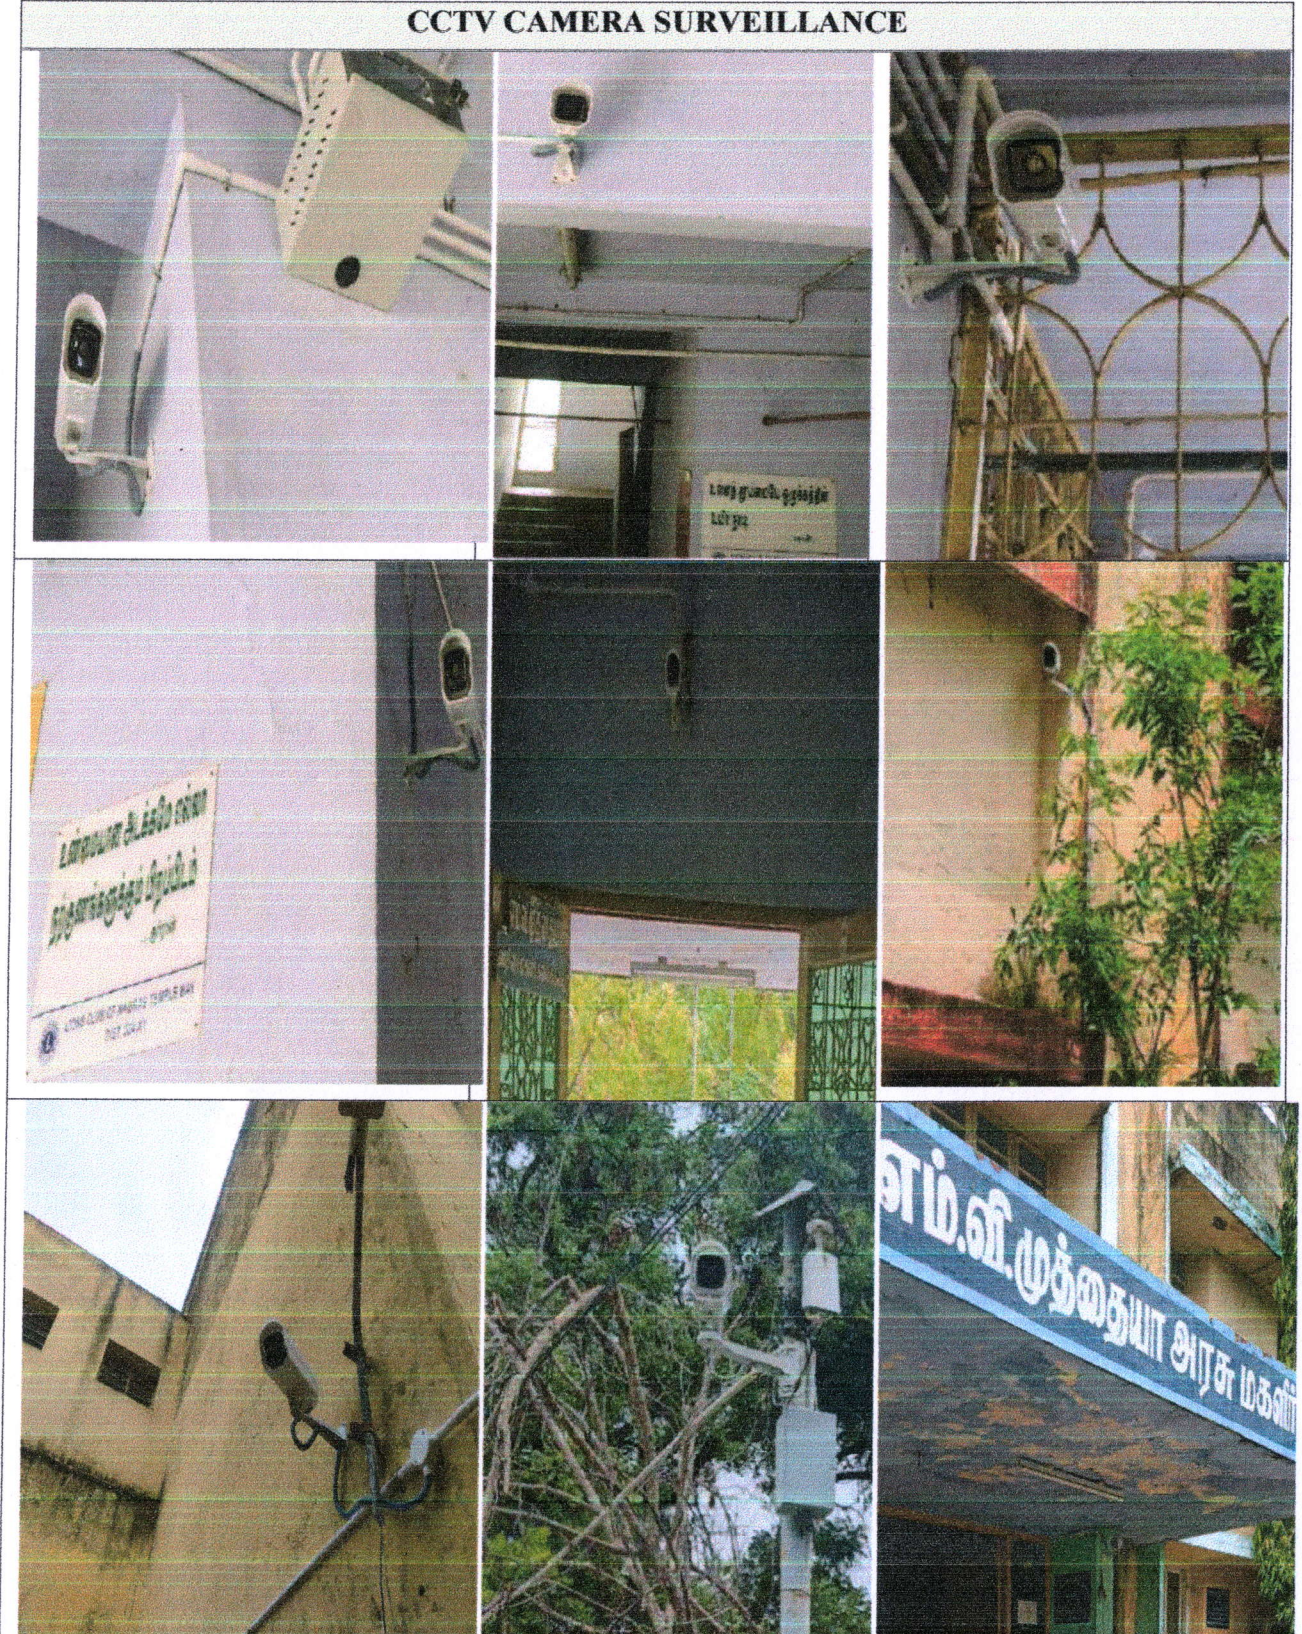

CCTV CAMERA SURVEILLANCE

D. Lakshmi

PRINCIPAL
M.V.Muthiah Govt
Arts College for Women,
Dindigul - 624 001. Tamil Nadu