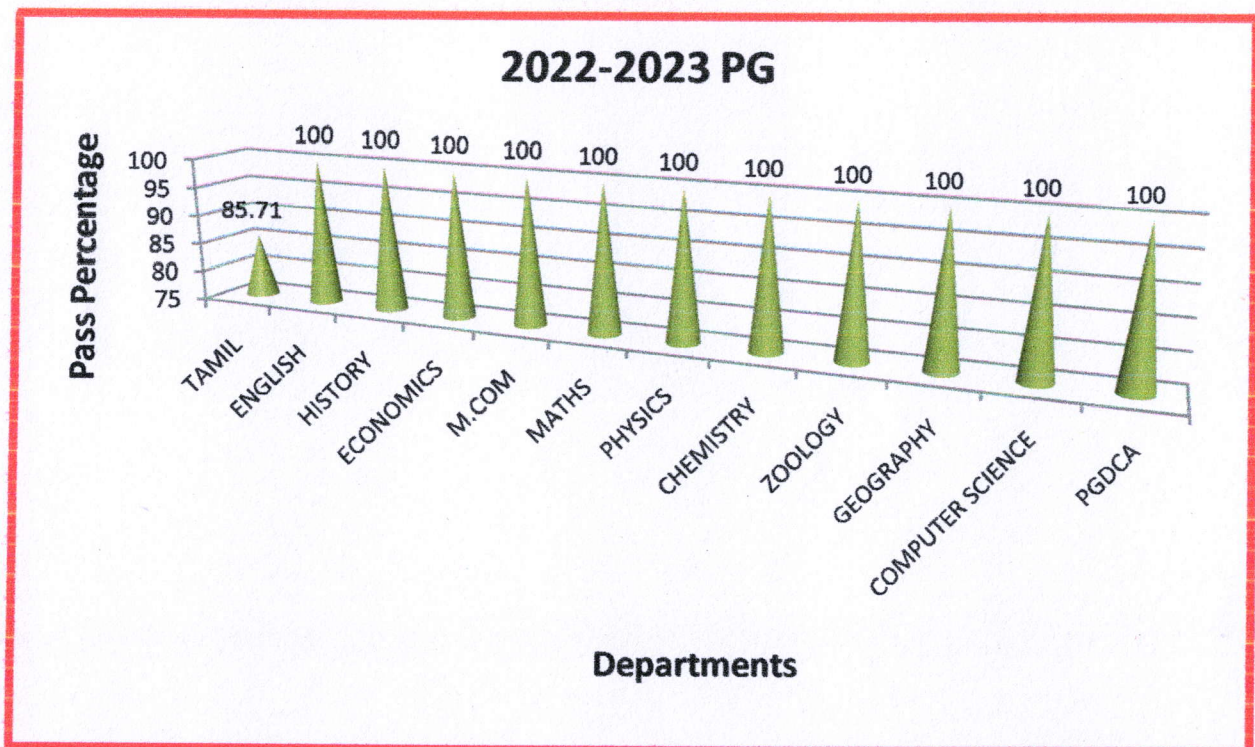

D. Lakshmi
PRINCIPAL
M.V.Muthiah Govt
Arts College for Women,
Dindigul - 624 001. Tamil Nadu