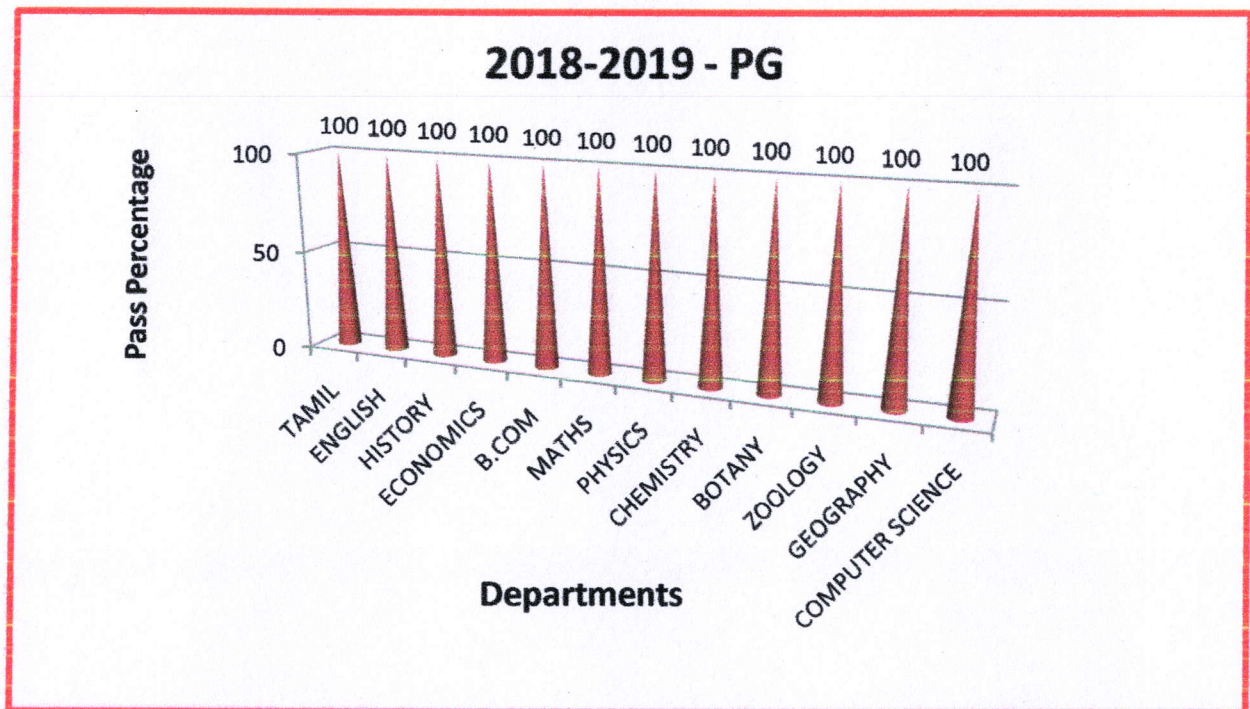

PASS PERCENTAGE OF STUDENTS IN PG (2018 – 2023)

P. Lakshmi
PRINCIPAL
M.V.Muthiah Govt
Arts College for Women,
Dindigul - 620 001, Tamil Nadu