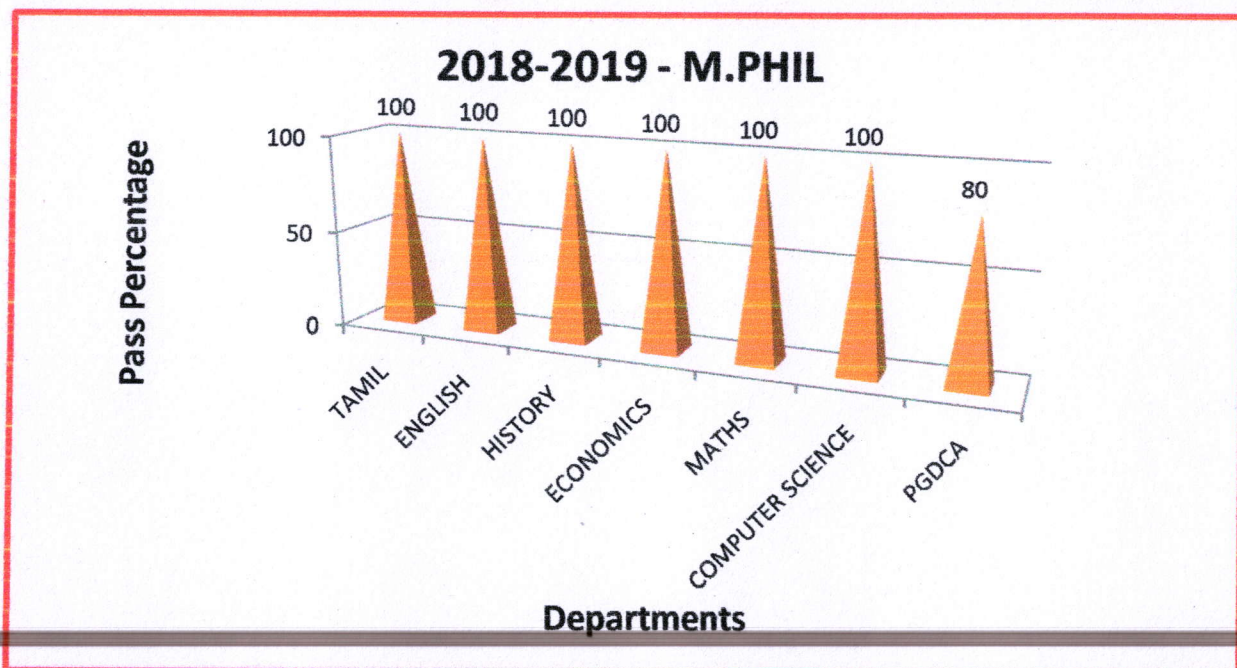

PASS PERCENTAGE OF STUDENTS IN M. Phil (2018 – 2023)

D. Lakshmi
PRINCIPAL
M.V.Muthiah Govt
Arts College for Women,
Dindigul - 624 001. Tamil Nadu.