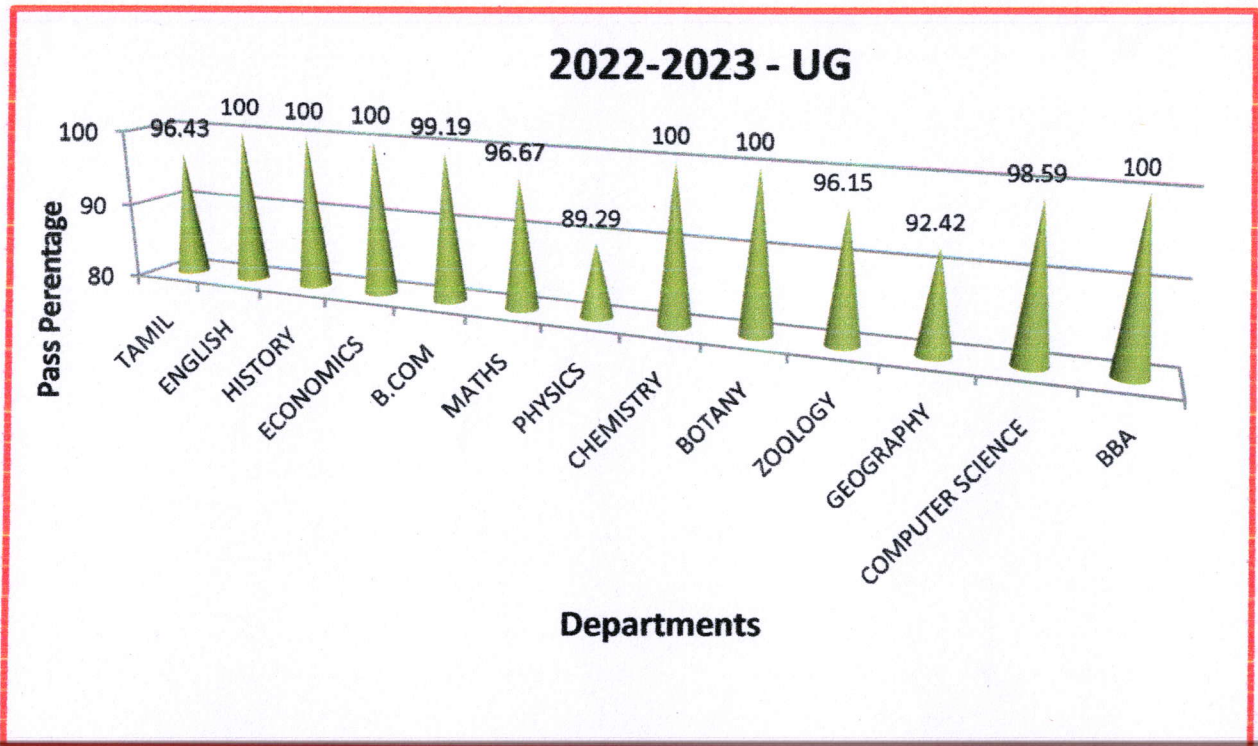

PASS PERCENTAGE OF STUDENTS IN PG (2018 – 2023)

P. Lakshmi
PRINCIPAL
M.V.Muthiah Govt
Arts College for Women,
Dindigul - 620 001, Tamil Nadu