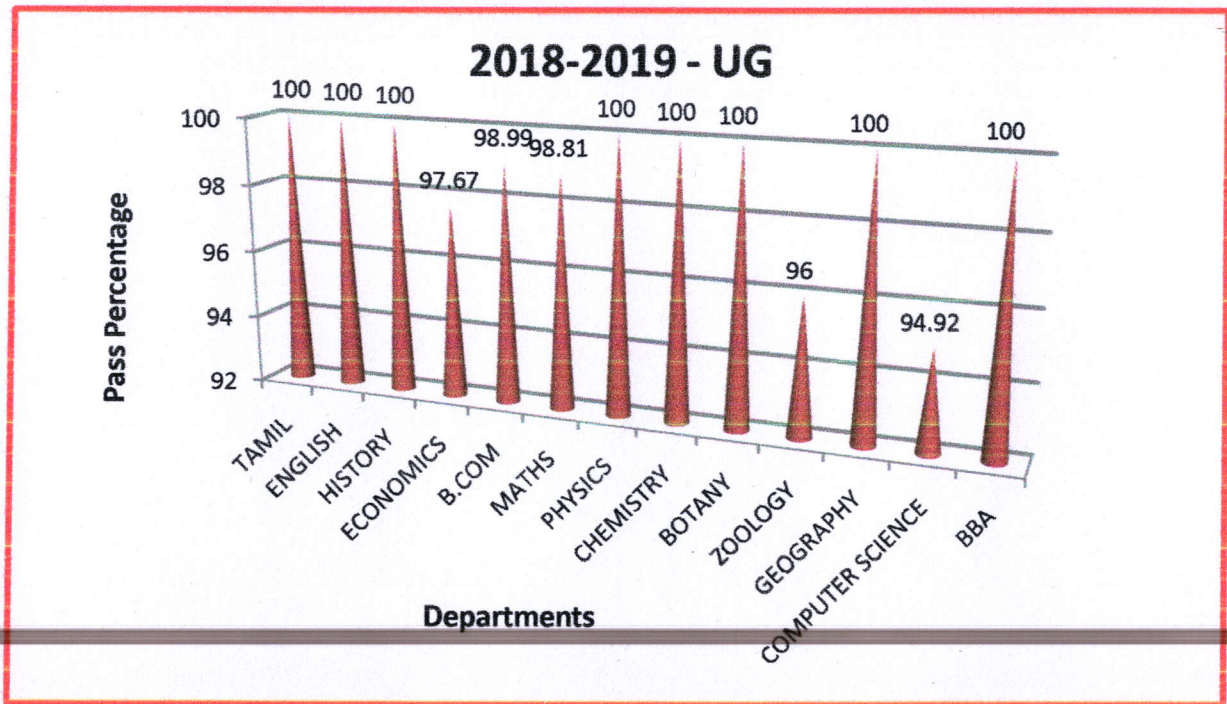

PASS PERCENTAGE OF STUDENTS IN UG (2018 – 2023)

D. Lakshmi
PRINCIPAL
M.V.Mutniah Govt
Arts College for Women,
Dindigul - 624 001, Tamil Nadu