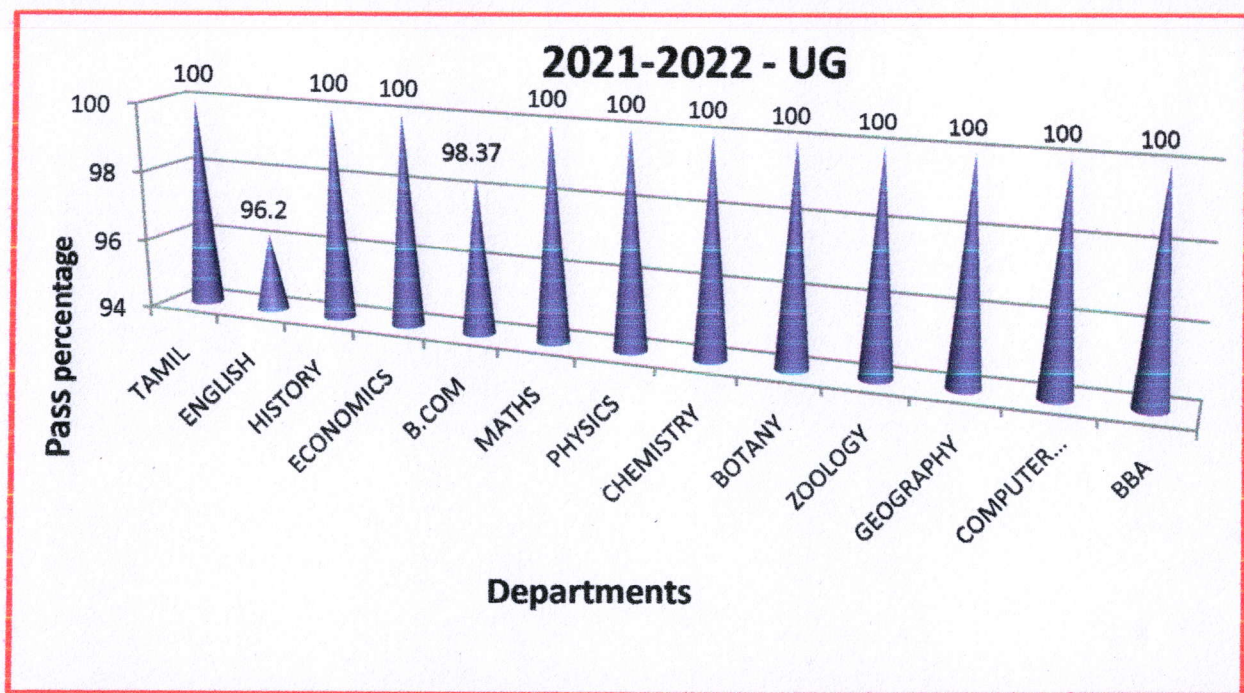

D. Lakshmi
PRINCIPAL
M.V.Muthiah Govt
Arts College for Women,
Dindigul - 624 001, Tamil Nadu